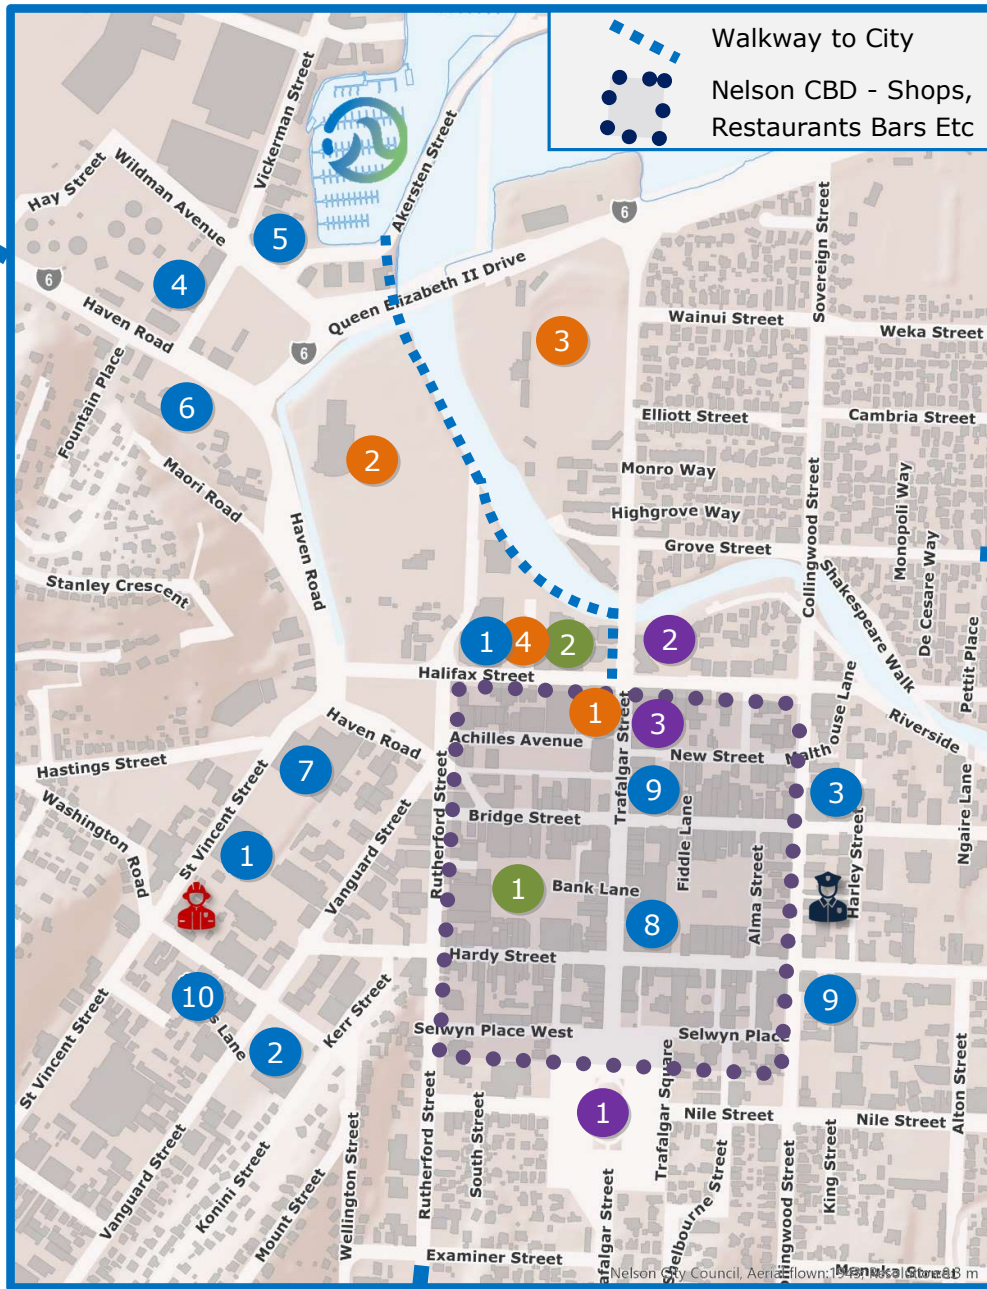

Nelson Marina - Local Area Map

- **Rocks Road**
- **Tahunanui**
- **Nelson Airport**
- **Richmond**

Local Stores

Supermarkets

- 1 Countdown
- 2 New World
- 3 Fresh Choice

Chandlers

- 4 Burnsco

Petrol Stations

- 5 NPD
- 6 BP

Other

- 7 The Warehouse
- 8 NZ Post Shop
- 9 Pharmacy
- 10 Big Barrel Liquor

Walkway to City
 Nelson CBD - Shops, Restaurants Bars Etc

- **Founders Park**
- **Atawhai**
- **Blenheim**
- **Picton Ferry**

Points of Interest

- 1 Nelson Cathedral
- 2 Maitai River Walkway
- 3 State Cinemas

Centre of New Zealand

Nelson City Council Facilities

- 1 Clock Tower
Nelson City Council
- 2 Trafalgar Centre
- 3 Trafalgar Park & Pavilion
- 4 Nelson Library

Markets

- 1 **Nelson Market**
8am to 1pm every Saturday
- 2 **Farmers Market**
8am to 1pm Wednesdays

Nelson Hospital