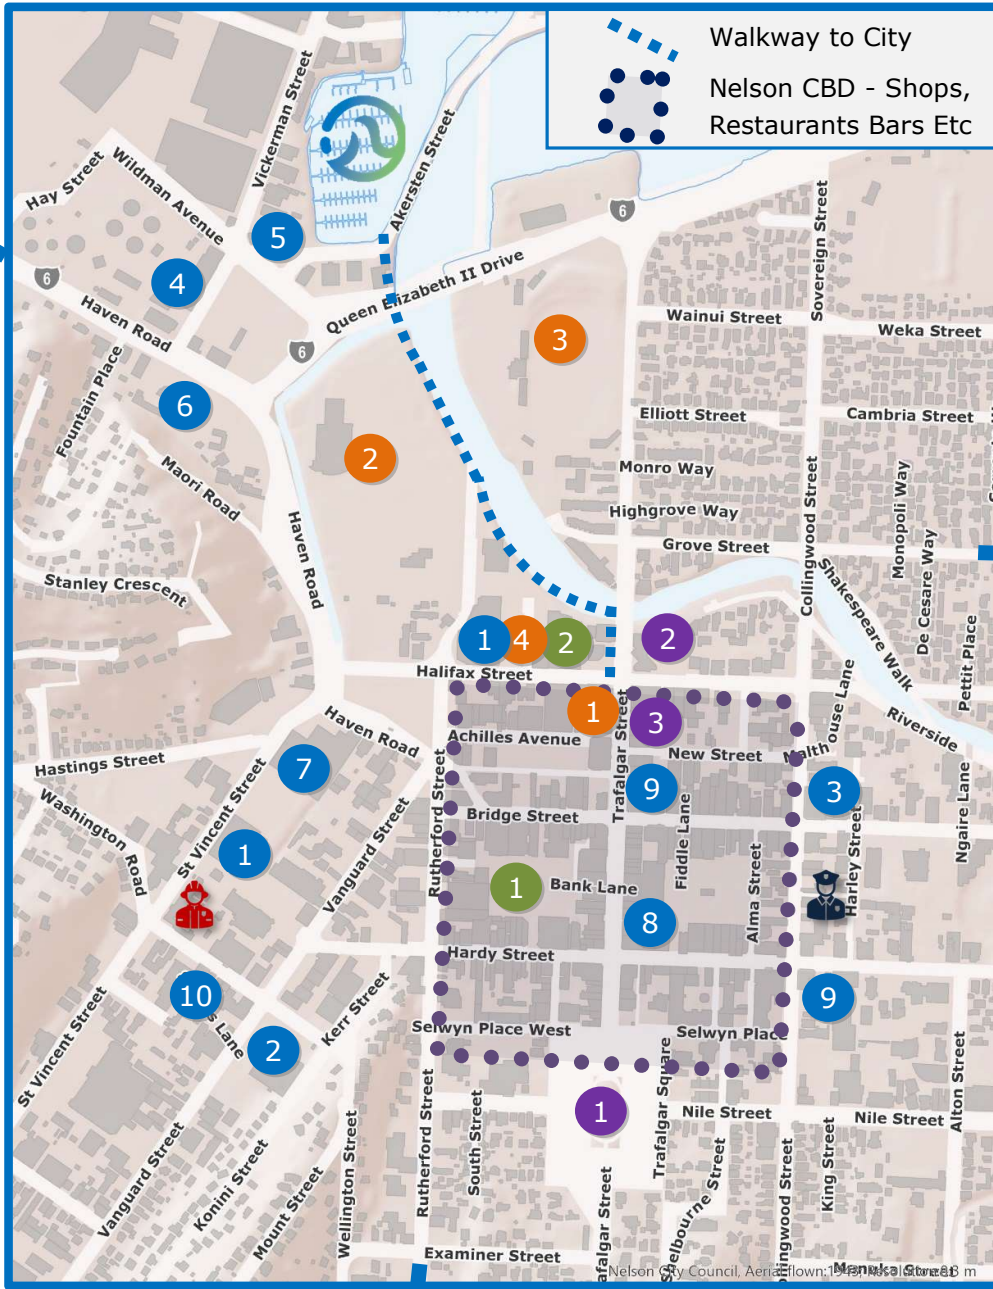

- **Rocks Road**
- **Tahunanui**
- **Nelson Airport**
- **Richmond**

Local Stores

Supermarkets

- 1 Countdown
- 2 New World
- 3 Fresh Choice

Chandlers

- 4 Burnsco

Petrol Stations

- 5 NPD
- 6 BP

Other

- 7 The Warehouse
- 8 NZ Post Shop
- 9 Pharmacy
- 10 Big Barrel Liquor

Walkway to City
 Nelson CBD - Shops, Restaurants Bars Etc

- **Founders Park**
- **Atawhai**
- **Blenheim**
- **Picton Ferry**

Points of Interest

- 1 Nelson Cathedral
- 2 Maitai River Walkway
- 3 State Cinemas

Centre of New Zealand

Nelson City Council Facilities

- 1 Clock Tower
Nelson City Council
- 2 Trafalgar Centre
- 3 Trafalgar Park & Pavilion
- 4 Nelson Library

Markets

- 1 **Nelson Market**
8am to 1pm every Saturday
- 2 **Farmers Market**
8am to 1pm Wednesdays

Nelson Hospital